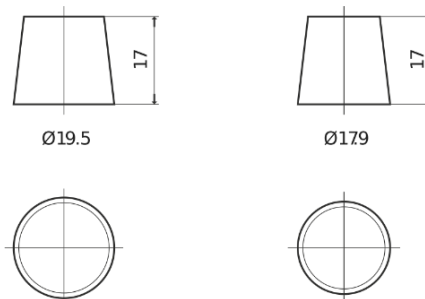

Product overview

Batteries for Cars

Classic EC700

Part number	EC700
Technology	Flooded
EAN/GTIN	3661024034821
Voltage	12 V
Capacity	70.0 Ah
CCA	640 A
Length	278 mm
Width	175 mm
Height	190 mm
Box size	L03
Polarity	ETN 0
Terminal Type	EN taper post
Hold Down	B13
Weights (subject of variation)	16.00 kg

Polarity

Terminal Type

Positive Terminal

Negative Terminal

Hold Down

Design, features and specifications are subject to change without notice. We disclaim any representation or warranty, express or implied, concerning the data or recommendations, and in no event shall be liable for any loss or damage claimed to have arisen as a result. Some products may not be available in your local market.