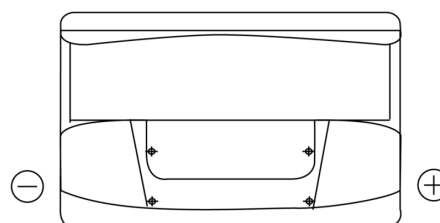

Product overview

Batteries for Cars

Classic EC700

Part number	EC700
Technology	Flooded
EAN/GTIN	3661024034821
Voltage	12 V
Capacity	70.0 Ah
CCA	640 A
Length	278 mm
Width	175 mm
Height	190 mm
Box size	L03
Polarity	ETN 0
Terminal Type	EN taper post
Hold Down	B13
Weights (subject of variation)	16.00 kg

Polarity

Terminal Type

Positive Terminal

Negative Terminal

Hold Down

Design, features and specifications are subject to change without notice. We disclaim any representation or warranty, express or implied, concerning the data or recommendations, and in no event shall be liable for any loss or damage claimed to have arisen as a result. Some products may not be available in your local market.