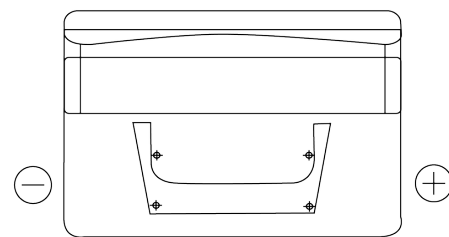

Product overview

Batteries for Cars

Classic EC652

Part number	EC652
Technology	Flooded
EAN/GTIN	3661024034869
Voltage	12 V
Capacity	65.0 Ah
CCA	540 A
Length	278 mm
Width	175 mm
Height	175 mm
Box size	LB3
Polarity	ETN 0
Terminal Type	EN taper post
Hold Down	B13
Weights (subject of variation)	14.50 kg

Polarity

Terminal Type

Positive Terminal

Negative Terminal

Hold Down

Design, features and specifications are subject to change without notice. We disclaim any representation or warranty, express or implied, concerning the data or recommendations, and in no event shall be liable for any loss or damage claimed to have arisen as a result. Some products may not be available in your local market.