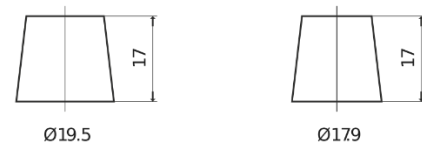

Terminal Type