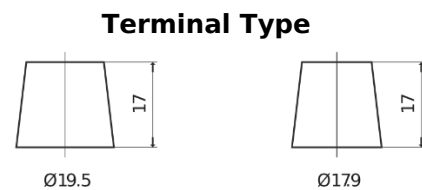

**Product overview**

Batteries for Trucks, Buses, Construction, Agriculture

**EndurancePRO EFB TX1803**

Part number	TX1803
Technology	EFB
EAN/GTIN	3661024056625
Voltage	12 V
Capacity	180 Ah
CCA	1000 A
Length	513 mm
Width	223 mm
Height	223 mm
Box size	D05
Polarity	ETN 3
Terminal Type	EN taper post
Hold Down	B0
Weights (subject of variation)	46.10 kg