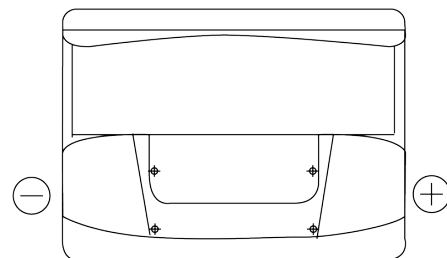

Product overview

Batteries for Cars

Classic EC550

| | |
|--------------------------------|---------------|
| Part number | EC550 |
| Technology | Flooded |
| EAN/GTIN | 3661024034807 |
| Voltage | 12 V |
| Capacity | 55.0 Ah |
| CCA | 460 A |
| Length | 242 mm |
| Width | 175 mm |
| Height | 190 mm |
| Box size | L02 |
| Polarity | ETN 0 |
| Terminal Type | EN taper post |
| Hold Down | B13 |
| Weights (subject of variation) | 13.50 kg |

Polarity

Terminal Type

Positive Terminal

Negative Terminal

Hold Down

Design, features and specifications are subject to change without notice. We disclaim any representation or warranty, express or implied, concerning the data or recommendations, and in no event shall be liable for any loss or damage claimed to have arisen as a result. Some products may not be available in your local market.