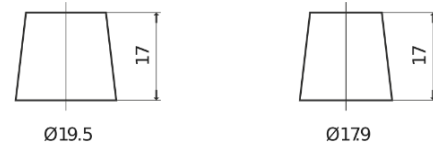

Terminal Type

Positive Terminal

Negative Terminal