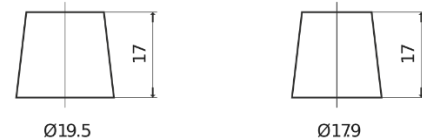

**Product overview**

Batteries for Cars

**Classic EC542**

Part number	EC542
Technology	Flooded
EAN/GTIN	3661024034852
Voltage	12 V
Capacity	54.0 Ah
CCA	500 A
Length	242 mm
Width	175 mm
Height	175 mm
Box size	LB2
Polarity	ETN 0
Terminal Type	EN taper post
Hold Down	B13
Weights (subject of variation)	12.90 kg

**Polarity**

**Terminal Type**

Positive Terminal

Negative Terminal

**Hold Down**

Design, features and specifications are subject to change without notice. We disclaim any representation or warranty, express or implied, concerning the data or recommendations, and in no event shall be liable for any loss or damage claimed to have arisen as a result. Some products may not be available in your local market.