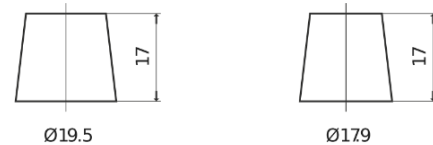

Terminal Type