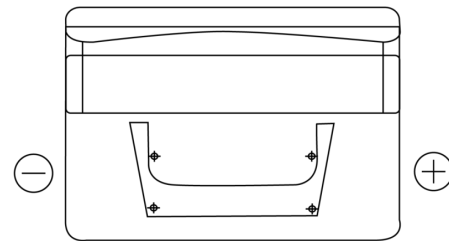

Product overview

Batteries for Cars

Classic EC542

Part number	EC542
Technology	Flooded
EAN/GTIN	3661024034852
Voltage	12 V
Capacity	54.0 Ah
CCA	500 A
Length	242 mm
Width	175 mm
Height	175 mm
Box size	LB2
Polarity	ETN 0
Terminal Type	EN taper post
Hold Down	B13
Weights (subject of variation)	12.90 kg

Polarity

Terminal Type

Positive Terminal

Negative Terminal

Hold Down

Design, features and specifications are subject to change without notice. We disclaim any representation or warranty, express or implied, concerning the data or recommendations, and in no event shall be liable for any loss or damage claimed to have arisen as a result. Some products may not be available in your local market.