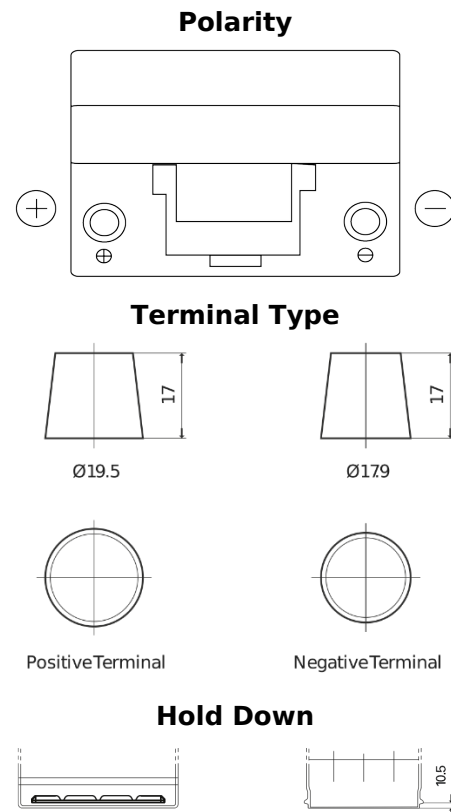

**Product overview**

Batteries for Cars

**Excell EB955**

Part number	EB955
Technology	Flooded
EAN/GTIN	3661024034463
Voltage	12 V
Capacity	95.0 Ah
CCA	760 A
Length	306 mm
Width	173 mm
Height	222 mm
Box size	D31
Polarity	ETN 1
Terminal Type	EN taper post
Hold Down	Korean B1
Weights (subject of variation)	20.60 kg