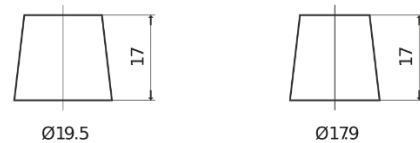

Product overview

Batteries for Cars

Formula FB454

Part number	FB454
Technology	Flooded
EAN/GTIN	3661024044370
Voltage	12 V
Capacity	45 Ah
CCA	330 A
Length	237 mm
Width	127 mm
Height	227 mm
Box size	B24
Polarity	ETN 0
Terminal Type	EN taper post
Hold Down	B0
Weights (subject of variation)	11.40 kg

Polarity

Terminal Type

Positive Terminal

Negative Terminal

Hold Down

Design, features and specifications are subject to change without notice. We disclaim any representation or warranty, express or implied, concerning the data or recommendations, and in no event shall be liable for any loss or damage claimed to have arisen as a result. Some products may not be available in your local market.