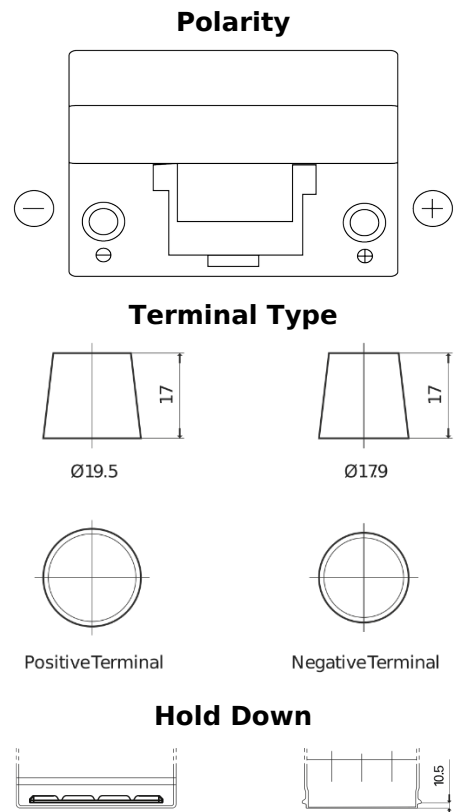

**Product overview**

Batteries for Cars

**Excell EB954**

Part number	EB954
Technology	Flooded
EAN/GTIN	3661024034456
Voltage	12 V
Capacity	95.0 Ah
CCA	760 A
Length	306 mm
Width	173 mm
Height	222 mm
Box size	D31
Polarity	ETN 0
Terminal Type	EN taper post
Hold Down	Korean B1
Weights (subject of variation)	20.60 kg