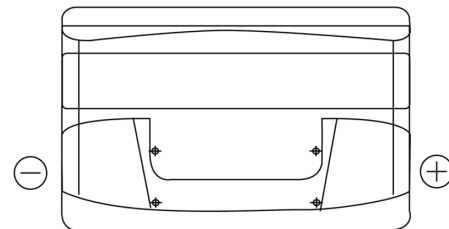

Product overview

Batteries for Cars

Excell EB950

Part number	EB950
Technology	Flooded
EAN/GTIN	3661024034586
Voltage	12 V
Capacity	95.0 Ah
CCA	800 A
Length	353 mm
Width	175 mm
Height	190 mm
Box size	L05
Polarity	ETN 0
Terminal Type	EN taper post
Hold Down	B13
Weights (subject of variation)	21.60 kg

Polarity

Terminal Type

Positive Terminal Negative Terminal

Hold Down

Design, features and specifications are subject to change without notice. We disclaim any representation or warranty, express or implied, concerning the data or recommendations, and in no event shall be liable for any loss or damage claimed to have arisen as a result. Some products may not be available in your local market.