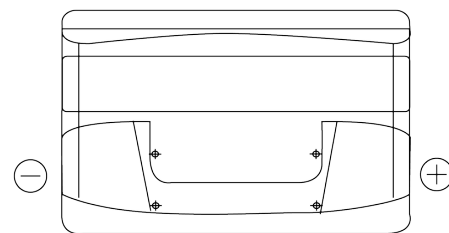

Product overview

Batteries for Cars

Excell EB950

Part number	EB950
Technology	Flooded
EAN/GTIN	3661024034586
Voltage	12 V
Capacity	95.0 Ah
CCA	800 A
Length	353 mm
Width	175 mm
Height	190 mm
Box size	L05
Polarity	ETN 0
Terminal Type	EN taper post
Hold Down	B13
Weights (subject of variation)	21.60 kg

Polarity

Terminal Type

Positive Terminal

Negative Terminal

Hold Down

Design, features and specifications are subject to change without notice. We disclaim any representation or warranty, express or implied, concerning the data or recommendations, and in no event shall be liable for any loss or damage claimed to have arisen as a result. Some products may not be available in your local market.