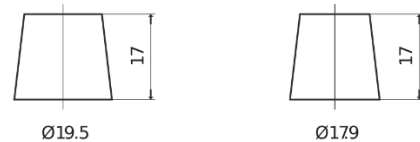

**Product overview**

Batteries for Cars

**Excell EB852**

Part number	EB852
Technology	Flooded
EAN/GTIN	3661024034661
Voltage	12 V
Capacity	85.0 Ah
CCA	760 A
Length	353 mm
Width	175 mm
Height	175 mm
Box size	LB5
Polarity	ETN 0
Terminal Type	EN taper post
Hold Down	B13
Weights (subject of variation)	19.40 kg

**Polarity**

**Terminal Type**

Positive Terminal

Negative Terminal

**Hold Down**

Design, features and specifications are subject to change without notice. We disclaim any representation or warranty, express or implied, concerning the data or recommendations, and in no event shall be liable for any loss or damage claimed to have arisen as a result. Some products may not be available in your local market.