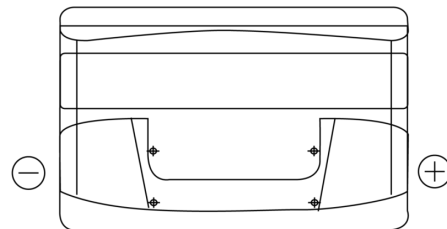

Product overview

Batteries for Cars

Excell EB852

Part number	EB852
Technology	Flooded
EAN/GTIN	3661024034661
Voltage	12 V
Capacity	85.0 Ah
CCA	760 A
Length	353 mm
Width	175 mm
Height	175 mm
Box size	LB5
Polarity	ETN 0
Terminal Type	EN taper post
Hold Down	B13
Weights (subject of variation)	19.40 kg

Polarity

Terminal Type

Ø19.5

Ø179

Positive Terminal

Negative Terminal

Hold Down

5 notches