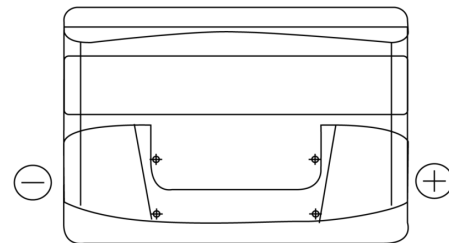

**Product overview**

Batteries for Cars

**Excell EB802**

Part number	EB802
Technology	Flooded
EAN/GTIN	3661024034654
Voltage	12 V
Capacity	80.0 Ah
CCA	700 A
Length	315 mm
Width	175 mm
Height	175 mm
Box size	LB4
Polarity	ETN 0
Terminal Type	EN taper post
Hold Down	B13
Weights (subject of variation)	17.80 kg

**Polarity**

**Terminal Type**

Positive Terminal

Negative Terminal

**Hold Down**

Design, features and specifications are subject to change without notice. We disclaim any representation or warranty, express or implied, concerning the data or recommendations, and in no event shall be liable for any loss or damage claimed to have arisen as a result. Some products may not be available in your local market.