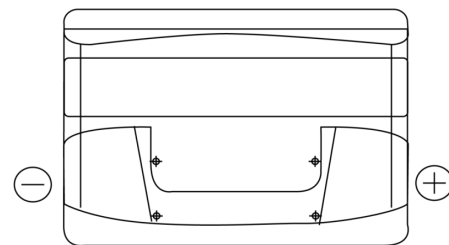

Product overview

Batteries for Cars

Excell EB802

Part number	EB802
Technology	Flooded
EAN/GTIN	3661024034654
Voltage	12 V
Capacity	80.0 Ah
CCA	700 A
Length	315 mm
Width	175 mm
Height	175 mm
Box size	LB4
Polarity	ETN 0
Terminal Type	EN taper post
Hold Down	B13
Weights (subject of variation)	17.80 kg

Polarity

Terminal Type

Positive Terminal Negative Terminal

Hold Down

Design, features and specifications are subject to change without notice. We disclaim any representation or warranty, express or implied, concerning the data or recommendations, and in no event shall be liable for any loss or damage claimed to have arisen as a result. Some products may not be available in your local market.