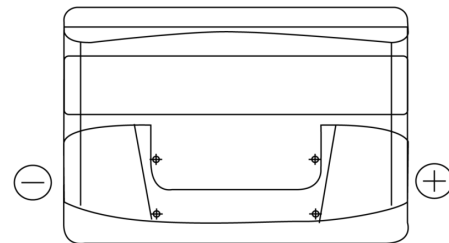

Product overview

Batteries for Cars

Excell EB800

Part number	EB800
Technology	Flooded
EAN/GTIN	3661024036443
Voltage	12 V
Capacity	80.0 Ah
CCA	640 A
Length	315 mm
Width	175 mm
Height	190 mm
Box size	L04
Polarity	ETN 0
Terminal Type	EN taper post
Hold Down	B13
Weights (subject of variation)	19.00 kg

Polarity

Terminal Type

Hold Down

Design, features and specifications are subject to change without notice. We disclaim any representation or warranty, express or implied, concerning the data or recommendations, and in no event shall be liable for any loss or damage claimed to have arisen as a result. Some products may not be available in your local market.