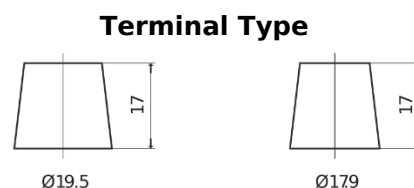

Product overview

Batteries for Trucks, Buses, Construction, Agriculture

StartPRO EG1803

Part number	EG1803
Technology	Flooded
EAN/GTIN	3661024035446
Voltage	12 V
Capacity	180 Ah
CCA	1000 A
Length	513 mm
Width	223 mm
Height	223 mm
Box size	D05
Polarity	ETN 3
Terminal Type	EN taper post
Hold Down	B0
Weights (subject of variation)	42.80 kg