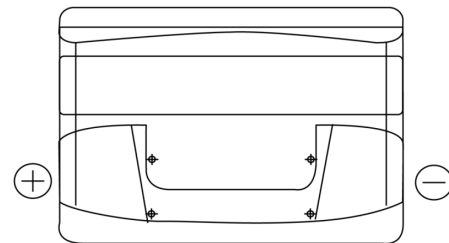

Product overview

Batteries for Cars

Excell EB741

| | |
|--------------------------------|---------------|
| Part number | EB741 |
| Technology | Flooded |
| EAN/GTIN | 3661024034562 |
| Voltage | 12 V |
| Capacity | 74.0 Ah |
| CCA | 680 A |
| Length | 278 mm |
| Width | 175 mm |
| Height | 190 mm |
| Box size | L03 |
| Polarity | ETN 1 |
| Terminal Type | EN taper post |
| Hold Down | B13 |
| Weights (subject of variation) | 16.60 kg |

Polarity

Terminal Type

Hold Down

Design, features and specifications are subject to change without notice. We disclaim any representation or warranty, express or implied, concerning the data or recommendations, and in no event shall be liable for any loss or damage claimed to have arisen as a result. Some products may not be available in your local market.