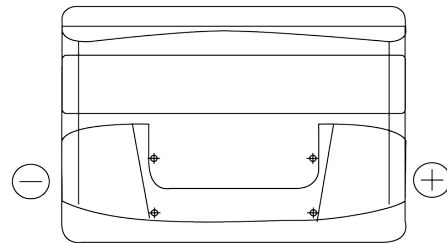

**Product overview**

Batteries for Cars

**Excell EB740**

Part number	EB740
Technology	Flooded
EAN/GTIN	3661024034555
Voltage	12 V
Capacity	74.0 Ah
CCA	680 A
Length	278 mm
Width	175 mm
Height	190 mm
Box size	L03
Polarity	ETN 0
Terminal Type	EN taper post
Hold Down	B13
Weights (subject of variation)	16.60 kg

**Polarity**

**Terminal Type**

Positive Terminal

Negative Terminal

**Hold Down**

Design, features and specifications are subject to change without notice. We disclaim any representation or warranty, express or implied, concerning the data or recommendations, and in no event shall be liable for any loss or damage claimed to have arisen as a result. Some products may not be available in your local market.