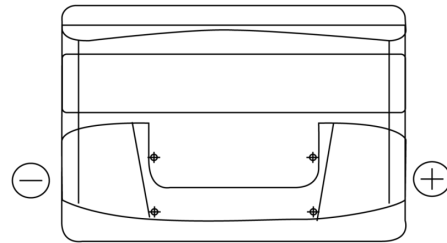

Product overview

Batteries for Cars

Excell EB740

Part number	EB740
Technology	Flooded
EAN/GTIN	3661024034555
Voltage	12 V
Capacity	74.0 Ah
CCA	680 A
Length	278 mm
Width	175 mm
Height	190 mm
Box size	L03
Polarity	ETN 0
Terminal Type	EN taper post
Hold Down	B13
Weights (subject of variation)	16.60 kg

Polarity

Terminal Type

Positive Terminal

Negative Terminal

Hold Down

Design, features and specifications are subject to change without notice. We disclaim any representation or warranty, express or implied, concerning the data or recommendations, and in no event shall be liable for any loss or damage claimed to have arisen as a result. Some products may not be available in your local market.