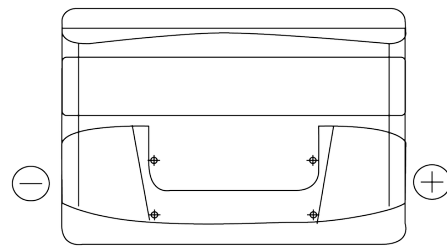

Product overview

Batteries for Cars

Excell EB712

Part number	EB712
Technology	Flooded
EAN/GTIN	3661024034647
Voltage	12 V
Capacity	71.0 Ah
CCA	670 A
Length	278 mm
Width	175 mm
Height	175 mm
Box size	LB3
Polarity	ETN 0
Terminal Type	EN taper post
Hold Down	B13
Weights (subject of variation)	15.30 kg

Polarity

Terminal Type

Positive Terminal

Negative Terminal

Hold Down

Design, features and specifications are subject to change without notice. We disclaim any representation or warranty, express or implied, concerning the data or recommendations, and in no event shall be liable for any loss or damage claimed to have arisen as a result. Some products may not be available in your local market.