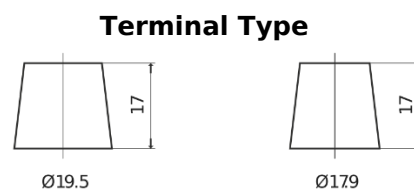

**Product overview**

Batteries for Marine and Leisure

**Equipment ET1300**

Part number	ET1300
Technology	Flooded
EAN/GTIN	3661024035880
Voltage	12 V
Capacity	180 Ah
Watt hour	1300 Wh
Length	513 mm
Width	223 mm
Height	223 mm
Box size	D05
Polarity	ETN 3
Terminal Type	EN taper post
Hold Down	B0
Weights (subject of variation)	49.70 kg