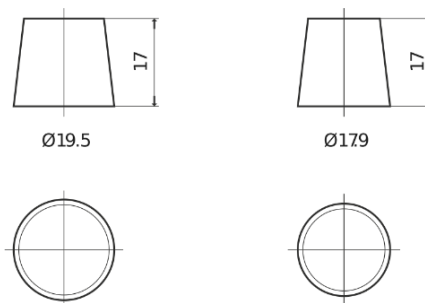

**Product overview**

Batteries for Cars

**Excell EB705**

Part number	EB705
Technology	Flooded
EAN/GTIN	3661024034449
Voltage	12 V
Capacity	70.0 Ah
CCA	540 A
Length	270 mm
Width	173 mm
Height	222 mm
Box size	D26
Polarity	ETN 1
Terminal Type	EN taper post
Hold Down	Korean B1+B6
Weights (subject of variation)	16.10 kg

**Polarity**

**Terminal Type**

Positive Terminal

Negative Terminal

**Hold Down**

Design, features and specifications are subject to change without notice. We disclaim any representation or warranty, express or implied, concerning the data or recommendations, and in no event shall be liable for any loss or damage claimed to have arisen as a result. Some products may not be available in your local market.