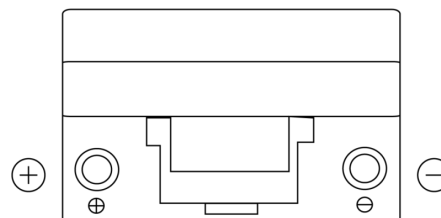

**Product overview**

Batteries for Cars

**Excell EB705**

Part number	EB705
Technology	Flooded
EAN/GTIN	3661024034449
Voltage	12 V
Capacity	70.0 Ah
CCA	540 A
Length	270 mm
Width	173 mm
Height	222 mm
Box size	D26
Polarity	ETN 1
Terminal Type	EN taper post
Hold Down	Korean B1+B6
Weights (subject of variation)	16.10 kg

**Polarity**

**Terminal Type**

Positive Terminal

Negative Terminal

**Hold Down**

Design, features and specifications are subject to change without notice. We disclaim any representation or warranty, express or implied, concerning the data or recommendations, and in no event shall be liable for any loss or damage claimed to have arisen as a result. Some products may not be available in your local market.