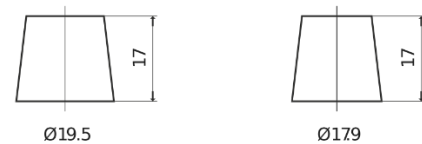

Product overview

Batteries for Cars

Excell EB621

Part number	EB621
Technology	Flooded
EAN/GTIN	3661024034548
Voltage	12 V
Capacity	62.0 Ah
CCA	540 A
Length	242 mm
Width	175 mm
Height	190 mm
Box size	L02
Polarity	ETN 1
Terminal Type	EN taper post
Hold Down	B13
Weights (subject of variation)	14.20 kg

Polarity

Terminal Type

Positive Terminal Negative Terminal

Hold Down

Design, features and specifications are subject to change without notice. We disclaim any representation or warranty, express or implied, concerning the data or recommendations, and in no event shall be liable for any loss or damage claimed to have arisen as a result. Some products may not be available in your local market.