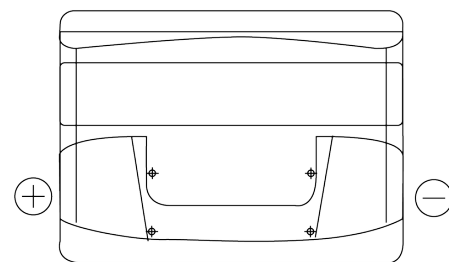

Product overview

Batteries for Cars

Excell EB621

Part number	EB621
Technology	Flooded
EAN/GTIN	3661024034548
Voltage	12 V
Capacity	62.0 Ah
CCA	540 A
Length	242 mm
Width	175 mm
Height	190 mm
Box size	L02
Polarity	ETN 1
Terminal Type	EN taper post
Hold Down	B13
Weights (subject of variation)	14.20 kg

Polarity

Terminal Type

Positive Terminal Negative Terminal

Hold Down

Design, features and specifications are subject to change without notice. We disclaim any representation or warranty, express or implied, concerning the data or recommendations, and in no event shall be liable for any loss or damage claimed to have arisen as a result. Some products may not be available in your local market.