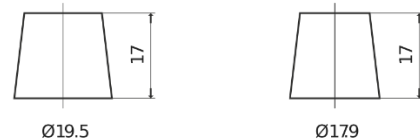

**Product overview**

Batteries for Cars

**Excell EB620**

Part number	EB620
Technology	Flooded
EAN/GTIN	3661024034531
Voltage	12 V
Capacity	62.0 Ah
CCA	540 A
Length	242 mm
Width	175 mm
Height	190 mm
Box size	L02
Polarity	ETN 0
Terminal Type	EN taper post
Hold Down	B13
Weights (subject of variation)	14.20 kg

**Polarity**

**Terminal Type**

Positive Terminal

Negative Terminal

**Hold Down**

Design, features and specifications are subject to change without notice. We disclaim any representation or warranty, express or implied, concerning the data or recommendations, and in no event shall be liable for any loss or damage claimed to have arisen as a result. Some products may not be available in your local market.