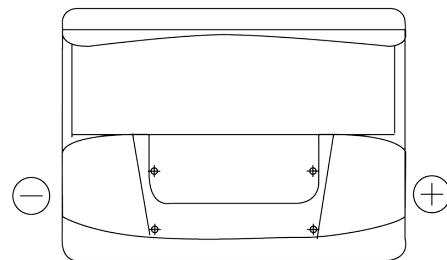

**Product overview**

Batteries for Cars

**Excell EB620**

Part number	EB620
Technology	Flooded
EAN/GTIN	3661024034531
Voltage	12 V
Capacity	62.0 Ah
CCA	540 A
Length	242 mm
Width	175 mm
Height	190 mm
Box size	L02
Polarity	ETN 0
Terminal Type	EN taper post
Hold Down	B13
Weights (subject of variation)	14.20 kg

**Polarity**

**Terminal Type**

Positive Terminal

Negative Terminal

**Hold Down**

Design, features and specifications are subject to change without notice. We disclaim any representation or warranty, express or implied, concerning the data or recommendations, and in no event shall be liable for any loss or damage claimed to have arisen as a result. Some products may not be available in your local market.