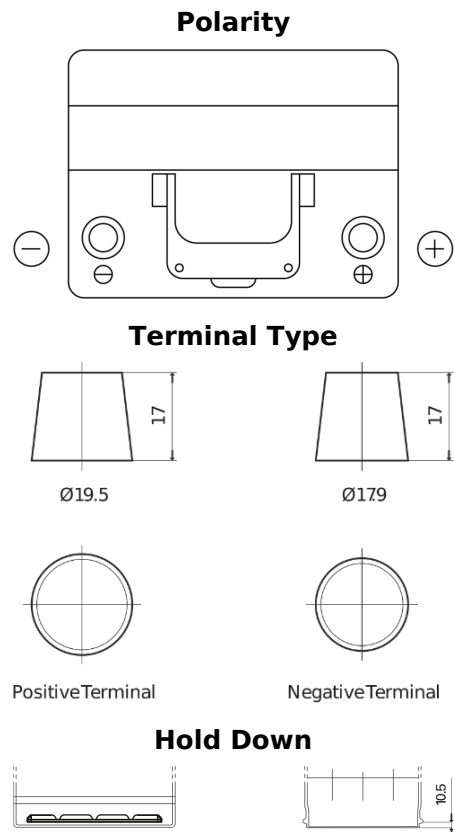

Product overview

Batteries for Cars

Excell EB604

Part number	EB604
Technology	Flooded
EAN/GTIN	3661024034418
Voltage	12 V
Capacity	60.0 Ah
CCA	480 A
Length	230 mm
Width	173 mm
Height	222 mm
Box size	D23
Polarity	ETN 0
Terminal Type	EN taper post
Hold Down	Korean B1
Weights (subject of variation)	14.60 kg