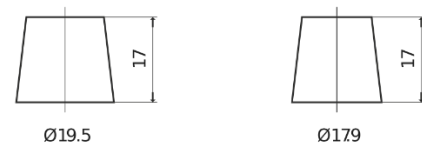

**Product overview**

Batteries for Cars

**Excell EB604**

Part number	EB604
Technology	Flooded
EAN/GTIN	3661024034418
Voltage	12 V
Capacity	60.0 Ah
CCA	480 A
Length	230 mm
Width	173 mm
Height	222 mm
Box size	D23
Polarity	ETN 0
Terminal Type	EN taper post
Hold Down	Korean B1
Weights (subject of variation)	14.60 kg

**Polarity**

**Terminal Type**

Positive Terminal

Negative Terminal

**Hold Down**

Design, features and specifications are subject to change without notice. We disclaim any representation or warranty, express or implied, concerning the data or recommendations, and in no event shall be liable for any loss or damage claimed to have arisen as a result. Some products may not be available in your local market.