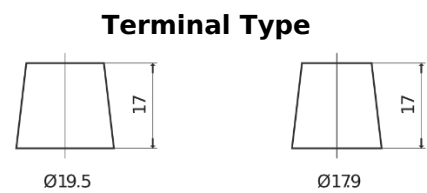

Product overview

Batteries for Trucks, Buses, Construction, Agriculture

PowerPRO Agri&Construction TJ1523

Part number	TJ1523
Technology	Flooded
EAN/GTIN	3661024056724
Voltage	12 V
Capacity	152 Ah
CCA	1130 A
Length	513 mm
Width	189 mm
Height	223 mm
Box size	D04
Polarity	ETN 3
Terminal Type	EN taper post
Hold Down	B0
Weights (subject of variation)	40.30 kg