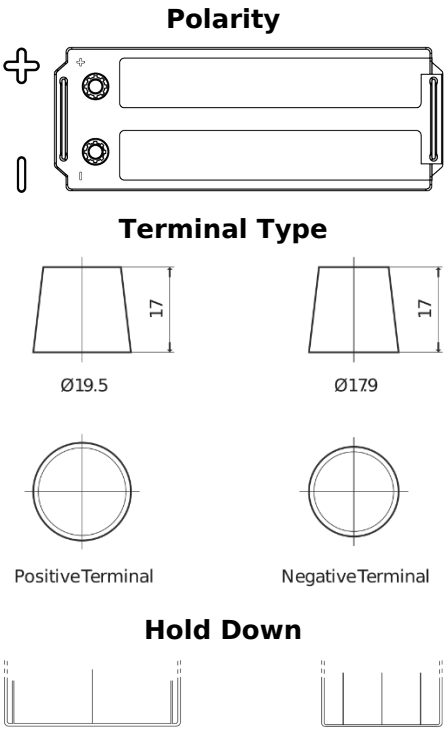

Product overview

Batteries for Trucks, Buses, Construction, Agriculture

PowerPRO Agri&Construction FJ1523

Part number	FJ1523
Technology	Flooded
EAN/GTIN	3661024046596
Voltage	12 V
Capacity	152 Ah
CCA	1130 A
Length	513 mm
Width	189 mm
Height	223 mm
Box size	D04
Polarity	ETN 3
Terminal Type	EN taper post
Hold Down	B0
Weights (subject of variation)	40.30 kg