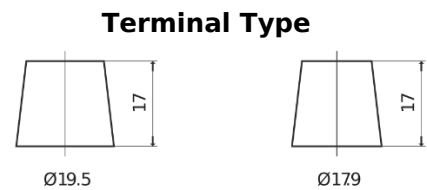

Product overview

Batteries for Trucks, Buses, Construction, Agriculture

PowerPRO Agri&Construction EJ1523

Part number	EJ1523
Technology	Flooded
EAN/GTIN	3661024036900
Voltage	12 V
Capacity	152 Ah
CCA	1130 A
Length	513 mm
Width	189 mm
Height	223 mm
Box size	D04
Polarity	ETN 3
Terminal Type	EN taper post
Hold Down	B0
Weights (subject of variation)	40.30 kg