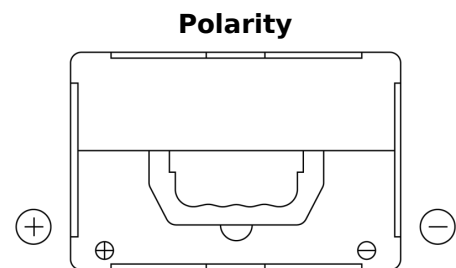

Product overview

Batteries for Cars

Excell EB558

Part number	EB558
Technology	Flooded
EAN/GTIN	3661024037419
Voltage	12 V
Capacity	55.0 Ah
CCA	620 A
Length	230 mm
Width	180 mm
Height	186 mm
Box size	G75
Polarity	ETN 1
Terminal Type	SAE S 3/8" side Terminal
Hold Down	B7
Weights (subject of variation)	14.20 kg