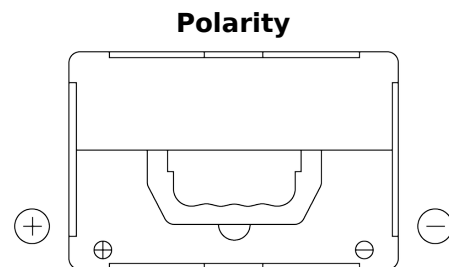

Product overview

Batteries for Cars

Excell EB558

Part number	EB558
Technology	Flooded
EAN/GTIN	3661024037419
Voltage	12 V
Capacity	55.0 Ah
CCA	620 A
Length	230 mm
Width	180 mm
Height	186 mm
Box size	G75
Polarity	ETN 1
Terminal Type	SAE S 3/8" side Terminal
Hold Down	B7
Weights (subject of variation)	14.20 kg