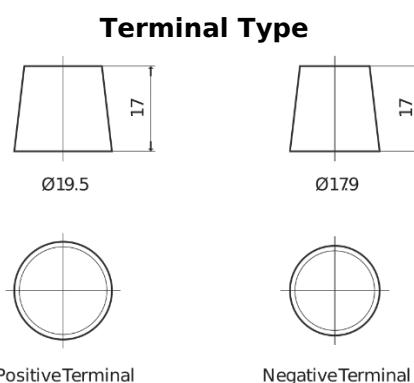

**Product overview**

Batteries for Trucks, Buses, Construction, Agriculture

**PowerPRO EF1453**

Part number	EF1453
Technology	Flooded
EAN/GTIN	3661024035309
Voltage	12 V
Capacity	145 Ah
CCA	900 A
Length	513 mm
Width	189 mm
Height	223 mm
Box size	D04
Polarity	ETN 3
Terminal Type	EN taper post
Hold Down	B0
Weights (subject of variation)	35.90 kg