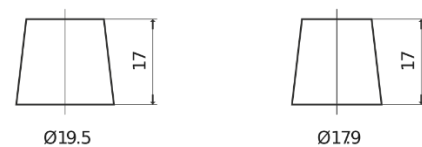

**Product overview**

Batteries for Cars

**Excell EB450**

Part number	EB450
Technology	Flooded
EAN/GTIN	3661024034494
Voltage	12 V
Capacity	45.0 Ah
CCA	330 A
Length	220 mm
Width	135 mm
Height	225 mm
Box size	E02
Polarity	ETN 0
Terminal Type	EN taper post
Hold Down	B1
Weights (subject of variation)	12.50 kg

**Polarity**

**Terminal Type**

Positive Terminal

Negative Terminal

**Hold Down**

Design, features and specifications are subject to change without notice. We disclaim any representation or warranty, express or implied, concerning the data or recommendations, and in no event shall be liable for any loss or damage claimed to have arisen as a result. Some products may not be available in your local market.