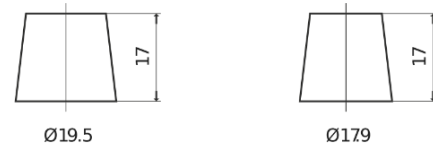

**Product overview**

Batteries for Cars

**Excell EB450**

Part number	EB450
Technology	Flooded
EAN/GTIN	3661024034494
Voltage	12 V
Capacity	45.0 Ah
CCA	330 A
Length	220 mm
Width	135 mm
Height	225 mm
Box size	E02
Polarity	ETN 0
Terminal Type	EN taper post
Hold Down	B1
Weights (subject of variation)	12.50 kg

**Polarity**

**Terminal Type**

Positive Terminal

Negative Terminal

**Hold Down**

Design, features and specifications are subject to change without notice. We disclaim any representation or warranty, express or implied, concerning the data or recommendations, and in no event shall be liable for any loss or damage claimed to have arisen as a result. Some products may not be available in your local market.