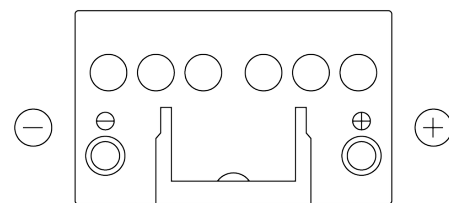

**Product overview**

Batteries for Cars

**Excell EB450**

Part number	EB450
Technology	Flooded
EAN/GTIN	3661024034494
Voltage	12 V
Capacity	45.0 Ah
CCA	330 A
Length	220 mm
Width	135 mm
Height	225 mm
Box size	E02
Polarity	ETN 0
Terminal Type	EN taper post
Hold Down	B1
Weights (subject of variation)	12.50 kg

**Polarity**

**Terminal Type**

Positive Terminal

Negative Terminal

**Hold Down**

Design, features and specifications are subject to change without notice. We disclaim any representation or warranty, express or implied, concerning the data or recommendations, and in no event shall be liable for any loss or damage claimed to have arisen as a result. Some products may not be available in your local market.