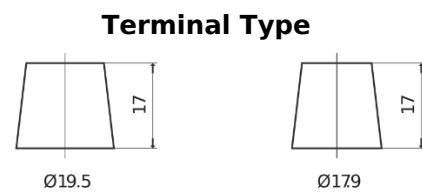

Product overview

Batteries for Trucks, Buses, Construction, Agriculture

StartPRO TG1403

Part number	TG1403
Technology	Flooded
EAN/GTIN	3661024055420
Voltage	12 V
Capacity	140 Ah
CCA	800 A
Length	513 mm
Width	189 mm
Height	223 mm
Box size	D04
Polarity	ETN 3
Terminal Type	EN taper post
Hold Down	B0
Weights (subject of variation)	34.10 kg