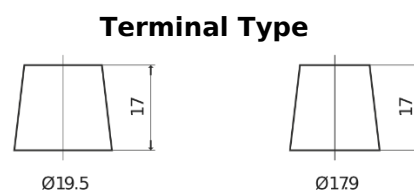

Product overview

Batteries for Trucks, Buses, Construction, Agriculture

StartPRO TG1403

Part number	TG1403
Technology	Flooded
EAN/GTIN	3661024055420
Voltage	12 V
Capacity	140 Ah
CCA	800 A
Length	513 mm
Width	189 mm
Height	223 mm
Box size	D04
Polarity	ETN 3
Terminal Type	EN taper post
Hold Down	B0
Weights (subject of variation)	34.10 kg