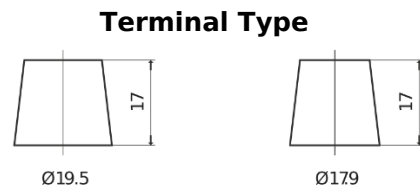

Product overview

Batteries for Trucks, Buses, Construction, Agriculture

StartPRO FG1403

Part number	FG1403
Technology	Flooded
EAN/GTIN	3661024045421
Voltage	12 V
Capacity	140 Ah
CCA	800 A
Length	513 mm
Width	189 mm
Height	223 mm
Box size	D04
Polarity	ETN 3
Terminal Type	EN taper post
Hold Down	B0
Weights (subject of variation)	34.10 kg