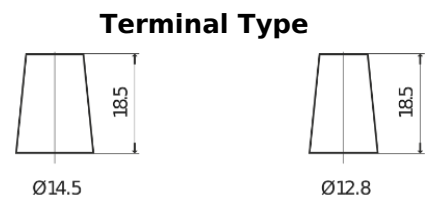

Product overview

Batteries for Cars

Excell EB356

Part number	EB356
Technology	Flooded
EAN/GTIN	3661024034333
Voltage	12 V
Capacity	35.0 Ah
CCA	240 A
Length	187 mm
Width	127 mm
Height	220 mm
Box size	B19
Polarity	ETN 0
Terminal Type	JIS taper post
Hold Down	B0
Weights (subject of variation)	8.90 kg