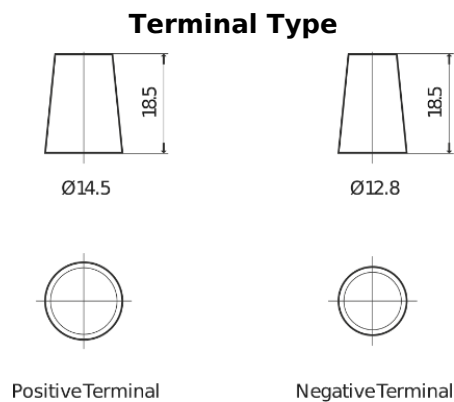

**Product overview**

Batteries for Cars

**Excell EB356**

Part number	EB356
Technology	Flooded
EAN/GTIN	3661024034333
Voltage	12 V
Capacity	35.0 Ah
CCA	240 A
Length	187 mm
Width	127 mm
Height	220 mm
Box size	B19
Polarity	ETN 0
Terminal Type	JIS taper post
Hold Down	B0
Weights (subject of variation)	8.90 kg