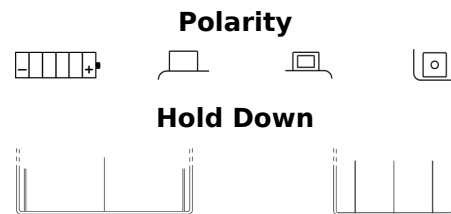

Product overview

Batteries for Motorcycles, ATVs, Snowmobiles, Garden

Conventional EB14L-B2

Part number	EB14L-B2
Technology	Flooded
EAN/GTIN	3661024033428
Voltage	12 V
Capacity	14.0 Ah
CCA	145 A
Length	135 mm
Width	90 mm
Height	165 mm
Box size	C49
Polarity	ETN 0
Terminal Type	M08
Hold Down	B0
Weights (subject of variation)	4.60 kg