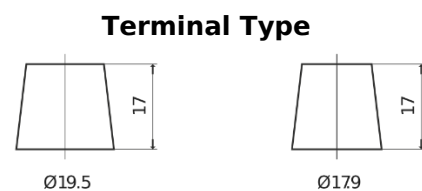

**Product overview**

Batteries for Marine and Leisure

**Equipment ET950**

Part number	ET950
Technology	Flooded
EAN/GTIN	3661024035897
Voltage	12 V
Capacity	135 Ah
Watt hour	950 Wh
Length	513 mm
Width	189 mm
Height	223 mm
Box size	D04
Polarity	ETN 3
Terminal Type	EN taper post
Hold Down	B0
Weights (subject of variation)	39.50 kg