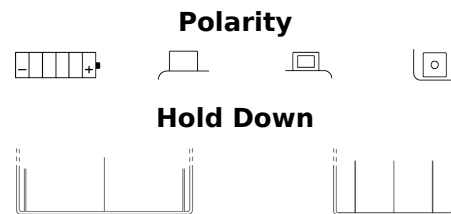

Product overview

Batteries for Motorcycles, ATVs, Snowmobiles, Garden

Conventional EB14L-B2

Part number	EB14L-B2
Technology	Flooded
EAN/GTIN	3661024033428
Voltage	12 V
Capacity	14.0 Ah
CCA	145 A
Length	135 mm
Width	90 mm
Height	165 mm
Box size	C49
Polarity	ETN 0
Terminal Type	M08
Hold Down	B0
Weights (subject of variation)	4.60 kg