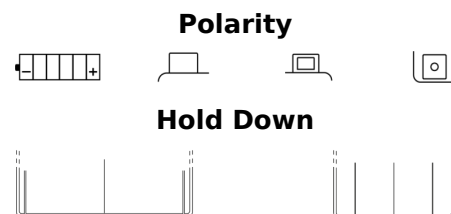

Product overview

Batteries for Motorcycles, ATVs, Snowmobiles, Garden

Conventional EB14L-A2

Part number	EB14L-A2
Technology	Flooded
EAN/GTIN	3661024033398
Voltage	12 V
Capacity	14.0 Ah
CCA	145 A
Length	135 mm
Width	90 mm
Height	165 mm
Box size	C49
Polarity	ETN 0
Terminal Type	M08
Hold Down	B0
Weights (subject of variation)	4.60 kg