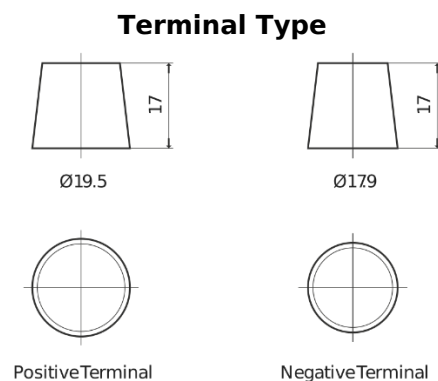

Product overview

Batteries for Marine and Leisure

Dual AGM EP1200

Part number	EP1200
Technology	AGM
EAN/GTIN	3661024035958
Voltage	12 V
Capacity	140 Ah
CCA	700 A
Watt hour	1200 Wh
Length	513 mm
Width	189 mm
Height	223 mm
Box size	D04
Polarity	ETN 3
Terminal Type	EN taper post
Hold Down	B0
Weights (subject of variation)	40.50 kg