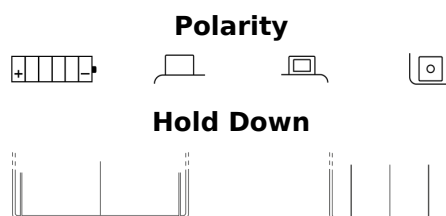

### Conventional EB14-B2

Part number	EB14-B2
Technology	Flooded
EAN/GTIN	3661024033411
Voltage	12 V
Capacity	14.0 Ah
CCA	145 A
Length	135 mm
Width	90 mm
Height	165 mm
Box size	C49
Polarity	ETN 1
Terminal Type	M08
Hold Down	B0
Weights (subject of variation)	4.60 kg