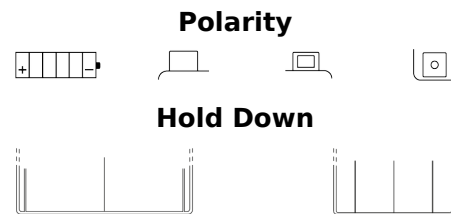

**Product overview**

Batteries for Motorcycles, ATVs, Snowmobiles, Garden

**Conventional EB14-B2**

Part number	EB14-B2
Technology	Flooded
EAN/GTIN	3661024033411
Voltage	12 V
Capacity	14.0 Ah
CCA	145 A
Length	135 mm
Width	90 mm
Height	165 mm
Box size	C49
Polarity	ETN 1
Terminal Type	M08
Hold Down	B0
Weights (subject of variation)	4.60 kg