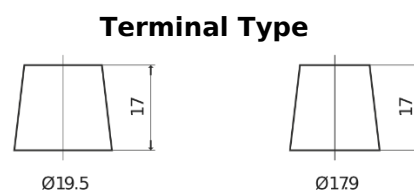

Product overview

Batteries for Trucks, Buses, Construction, Agriculture

StartPRO TG1203

Part number	TG1203
Technology	Flooded
EAN/GTIN	3661024056816
Voltage	12 V
Capacity	120 Ah
CCA	680 A
Length	513 mm
Width	189 mm
Height	223 mm
Box size	D04
Polarity	ETN 3
Terminal Type	EN taper post
Hold Down	B0
Weights (subject of variation)	32.50 kg