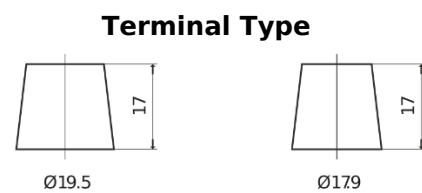

**Product overview**

Batteries for Trucks, Buses, Construction, Agriculture

**StartPRO EG1203**

Part number	EG1203
Technology	Flooded
EAN/GTIN	3661024036993
Voltage	12 V
Capacity	120 Ah
CCA	680 A
Length	513 mm
Width	189 mm
Height	223 mm
Box size	D04
Polarity	ETN 3
Terminal Type	EN taper post
Hold Down	B0
Weights (subject of variation)	32.50 kg