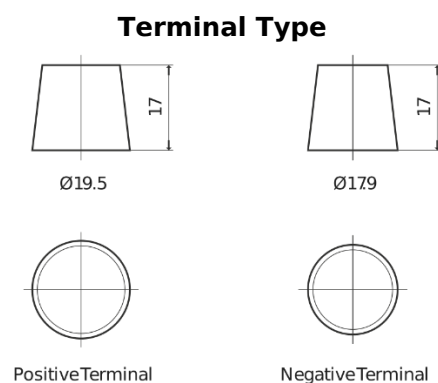

Product overview

Batteries for Trucks, Buses, Construction, Agriculture

StartPRO EG1203

Part number	EG1203
Technology	Flooded
EAN/GTIN	3661024036993
Voltage	12 V
Capacity	120 Ah
CCA	680 A
Length	513 mm
Width	189 mm
Height	223 mm
Box size	D04
Polarity	ETN 3
Terminal Type	EN taper post
Hold Down	B0
Weights (subject of variation)	32.50 kg