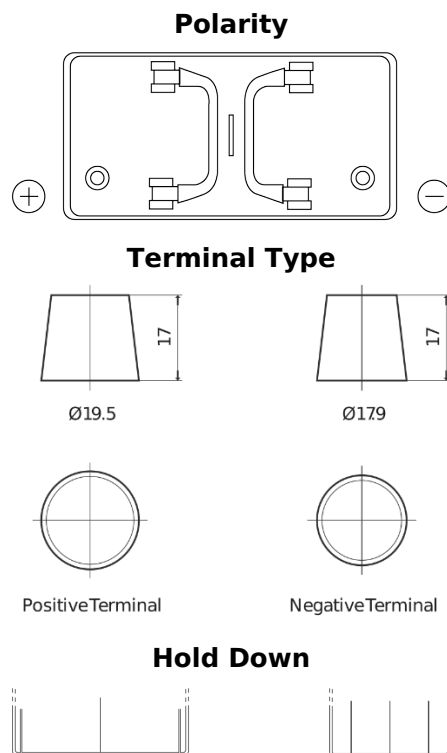

Product overview

Batteries for Trucks, Buses, Construction, Agriculture

PowerPRO TF1251

Part number	TF1251
Technology	Flooded
EAN/GTIN	3661024057684
Voltage	12 V
Capacity	125 Ah
CCA	850 A
Length	349 mm
Width	175 mm
Height	285 mm
Box size	D03
Polarity	ETN 1
Terminal Type	EN taper post
Hold Down	B0
Weights (subject of variation)	31.00 kg