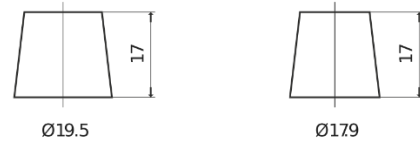

Product overview

Batteries for Cars

Excell EB1100

Part number	EB1100
Technology	Flooded
EAN/GTIN	3661024036238
Voltage	12 V
Capacity	110.0 Ah
CCA	850 A
Length	392 mm
Width	175 mm
Height	190 mm
Box size	L06
Polarity	ETN 0
Terminal Type	EN taper post
Hold Down	B13
Weights (subject of variation)	26.30 kg

Polarity

Terminal Type

Positive Terminal

Negative Terminal

Hold Down

Design, features and specifications are subject to change without notice. We disclaim any representation or warranty, express or implied, concerning the data or recommendations, and in no event shall be liable for any loss or damage claimed to have arisen as a result. Some products may not be available in your local market.