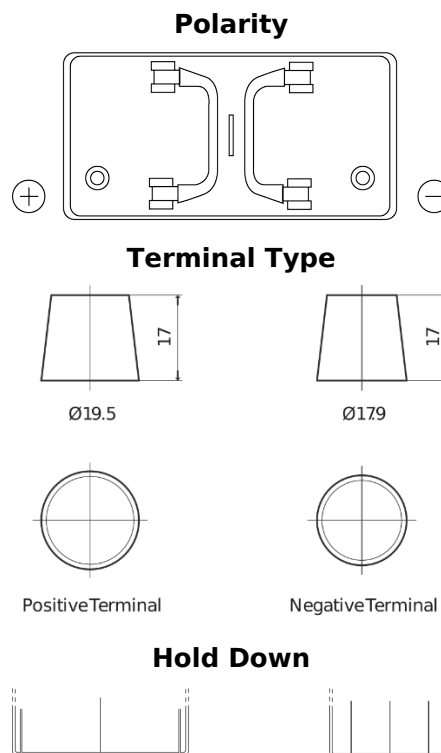

Product overview

Batteries for Trucks, Buses, Construction, Agriculture

PowerPRO EF1251

Part number	EF1251
Technology	Flooded
EAN/GTIN	3661024037952
Voltage	12 V
Capacity	125 Ah
CCA	850 A
Length	349 mm
Width	175 mm
Height	285 mm
Box size	D03
Polarity	ETN 1
Terminal Type	EN taper post
Hold Down	B0
Weights (subject of variation)	31.00 kg