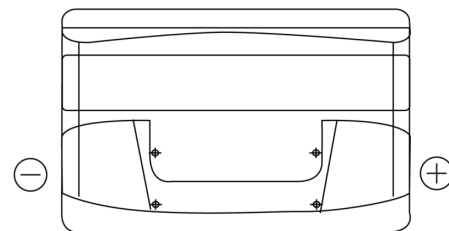

Product overview

Batteries for Cars

Excell EB1000

Part number	EB1000
Technology	Flooded
EAN/GTIN	3661024034715
Voltage	12 V
Capacity	100.0 Ah
CCA	720 A
Length	315 mm
Width	175 mm
Height	205 mm
Box size	LH4
Polarity	ETN 0
Terminal Type	EN taper post
Hold Down	B13
Weights (subject of variation)	21.90 kg

Polarity

Terminal Type

Positive Terminal

Negative Terminal

Hold Down

Design, features and specifications are subject to change without notice. We disclaim any representation or warranty, express or implied, concerning the data or recommendations, and in no event shall be liable for any loss or damage claimed to have arisen as a result. Some products may not be available in your local market.