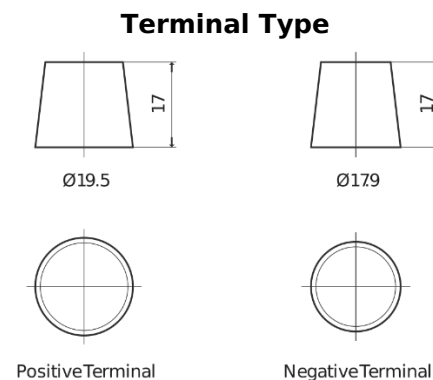

Product overview

Batteries for Cars

Premium EA955

| | |
|--------------------------------|---------------|
| Part number | EA955 |
| Technology | Flooded |
| EAN/GTIN | 3661024034197 |
| Voltage | 12 V |
| Capacity | 95.0 Ah |
| CCA | 800 A |
| Length | 306 mm |
| Width | 173 mm |
| Height | 222 mm |
| Box size | D31 |
| Polarity | ETN 1 |
| Terminal Type | EN taper post |
| Hold Down | Korean B1 |
| Weights (subject of variation) | 21.40 kg |