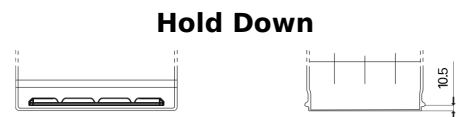

**Product overview**

Batteries for Cars

**Premium EA954**

Part number	EA954
Technology	Flooded
EAN/GTIN	3661024034180
Voltage	12 V
Capacity	95.0 Ah
CCA	800 A
Length	306 mm
Width	173 mm
Height	222 mm
Box size	D31
Polarity	ETN 0
Terminal Type	EN taper post
Hold Down	Korean B1
Weights (subject of variation)	21.40 kg