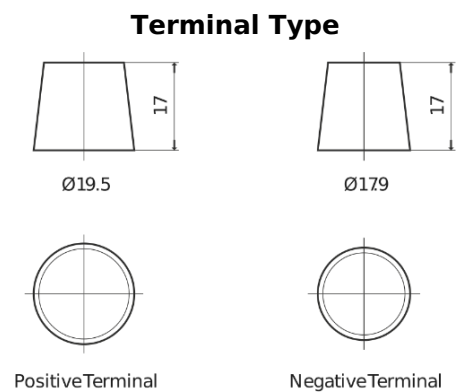

**Product overview**

Batteries for Cars

**Premium EA954**

Part number	EA954
Technology	Flooded
EAN/GTIN	3661024034180
Voltage	12 V
Capacity	95.0 Ah
CCA	800 A
Length	306 mm
Width	173 mm
Height	222 mm
Box size	D31
Polarity	ETN 0
Terminal Type	EN taper post
Hold Down	Korean B1
Weights (subject of variation)	21.40 kg