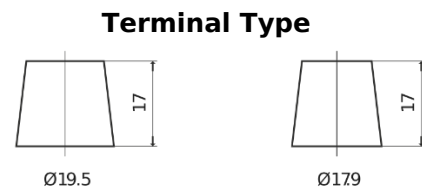

Product overview

Batteries for Cars

Premium EA954

Part number	EA954
Technology	Flooded
EAN/GTIN	3661024034180
Voltage	12 V
Capacity	95.0 Ah
CCA	800 A
Length	306 mm
Width	173 mm
Height	222 mm
Box size	D31
Polarity	ETN 0
Terminal Type	EN taper post
Hold Down	Korean B1
Weights (subject of variation)	21.40 kg