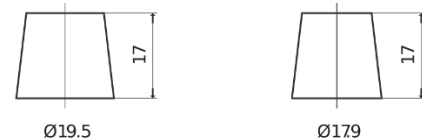

Terminal Type

Positive Terminal

Negative Terminal