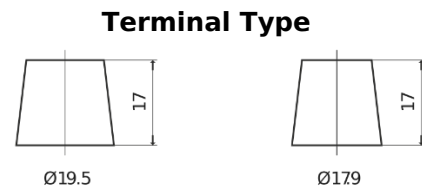

Product overview

Batteries for Marine and Leisure

Dual ER600

Part number	ER600
Technology	Flooded
EAN/GTIN	3661024037969
Voltage	12 V
Capacity	120 Ah
CCA	800 A
Length	349 mm
Width	175 mm
Height	285 mm
Box size	D03
Polarity	ETN 1
Terminal Type	EN taper post
Hold Down	B0
Weights (subject of variation)	31.40 kg