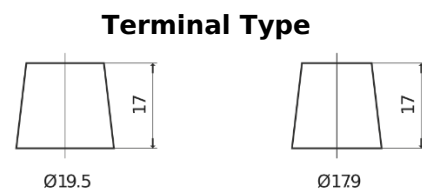

Product overview

Batteries for Marine and Leisure

Dual ER600

Part number	ER600
Technology	Flooded
EAN/GTIN	3661024037969
Voltage	12 V
Capacity	120 Ah
CCA	800 A
Length	349 mm
Width	175 mm
Height	285 mm
Box size	D03
Polarity	ETN 1
Terminal Type	EN taper post
Hold Down	B0
Weights (subject of variation)	31.40 kg