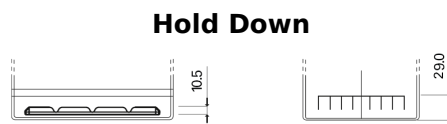

Product overview

Batteries for Cars

Premium EA755

Part number	EA755
Technology	Flooded
EAN/GTIN	3661024034173
Voltage	12 V
Capacity	75.0 Ah
CCA	630 A
Length	270 mm
Width	173 mm
Height	222 mm
Box size	D26
Polarity	ETN 1
Terminal Type	EN taper post
Hold Down	Korean B1+B6
Weights (subject of variation)	17.40 kg