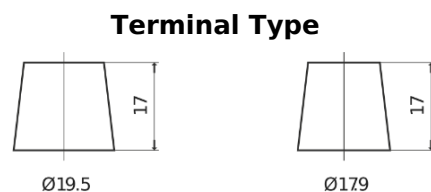

Product overview

Batteries for Cars

Premium EA755

Part number	EA755
Technology	Flooded
EAN/GTIN	3661024034173
Voltage	12 V
Capacity	75.0 Ah
CCA	630 A
Length	270 mm
Width	173 mm
Height	222 mm
Box size	D26
Polarity	ETN 1
Terminal Type	EN taper post
Hold Down	Korean B1+B6
Weights (subject of variation)	17.40 kg