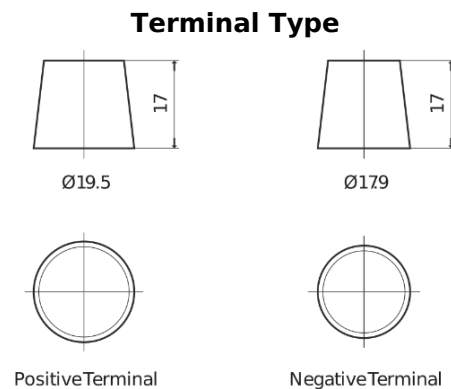

**Product overview**

Batteries for Cars

**Premium EA754**

Part number	EA754
Technology	Flooded
EAN/GTIN	3661024034166
Voltage	12 V
Capacity	75.0 Ah
CCA	630 A
Length	270 mm
Width	173 mm
Height	222 mm
Box size	D26
Polarity	ETN 0
Terminal Type	EN taper post
Hold Down	Korean B1+B6
Weights (subject of variation)	17.40 kg