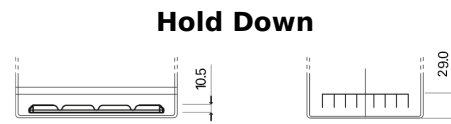

**Product overview**

Batteries for Cars

**Premium EA754**

Part number	EA754
Technology	Flooded
EAN/GTIN	3661024034166
Voltage	12 V
Capacity	75.0 Ah
CCA	630 A
Length	270 mm
Width	173 mm
Height	222 mm
Box size	D26
Polarity	ETN 0
Terminal Type	EN taper post
Hold Down	Korean B1+B6
Weights (subject of variation)	17.40 kg