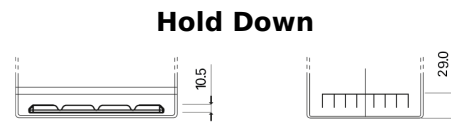

**Product overview**

Batteries for Cars

**Premium EA754**

|                                |               |
|--------------------------------|---------------|
| Part number                    | EA754         |
| Technology                     | Flooded       |
| EAN/GTIN                       | 3661024034166 |
| Voltage                        | 12 V          |
| Capacity                       | 75.0 Ah       |
| CCA                            | 630 A         |
| Length                         | 270 mm        |
| Width                          | 173 mm        |
| Height                         | 222 mm        |
| Box size                       | D26           |
| Polarity                       | ETN 0         |
| Terminal Type                  | EN taper post |
| Hold Down                      | Korean B1+B6  |
| Weights (subject of variation) | 17.40 kg      |