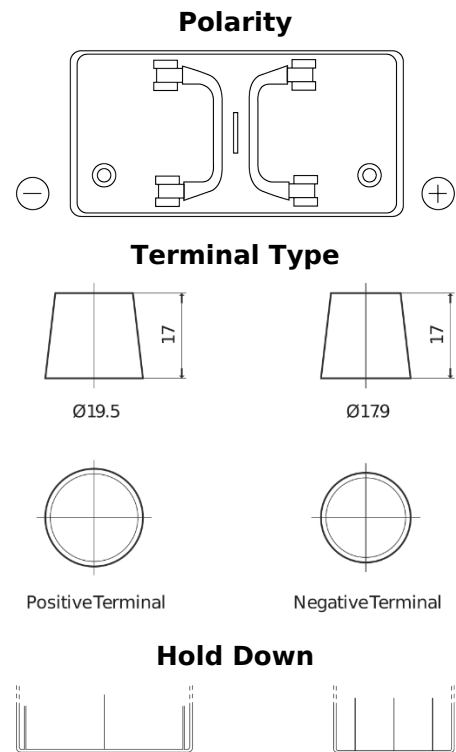

Product overview

Batteries for Trucks, Buses, Construction, Agriculture

StartPRO EG1250

Part number	EG1250
Technology	Flooded
EAN/GTIN	3661024035408
Voltage	12 V
Capacity	125 Ah
CCA	760 A
Length	349 mm
Width	175 mm
Height	285 mm
Box size	D03
Polarity	ETN 0
Terminal Type	EN taper post
Hold Down	B0
Weights (subject of variation)	29.50 kg