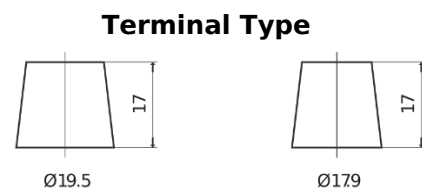

Product overview

Batteries for Trucks, Buses, Construction, Agriculture

StartPRO EG1250

Part number	EG1250
Technology	Flooded
EAN/GTIN	3661024035408
Voltage	12 V
Capacity	125 Ah
CCA	760 A
Length	349 mm
Width	175 mm
Height	285 mm
Box size	D03
Polarity	ETN 0
Terminal Type	EN taper post
Hold Down	B0
Weights (subject of variation)	29.50 kg