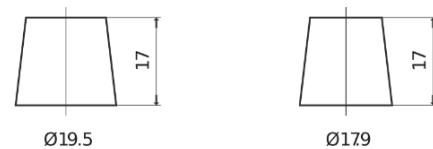

Product overview

Batteries for Cars

Premium EA722

Part number	EA722
Technology	Flooded
EAN/GTIN	3661024034289
Voltage	12 V
Capacity	72.0 Ah
CCA	720 A
Length	278 mm
Width	175 mm
Height	175 mm
Box size	LB3
Polarity	ETN 0
Terminal Type	EN taper post
Hold Down	B13
Weights (subject of variation)	15.90 kg

Polarity

Terminal Type

Positive Terminal

Negative Terminal

Hold Down

Design, features and specifications are subject to change without notice. We disclaim any representation or warranty, express or implied, concerning the data or recommendations, and in no event shall be liable for any loss or damage claimed to have arisen as a result. Some products may not be available in your local market.