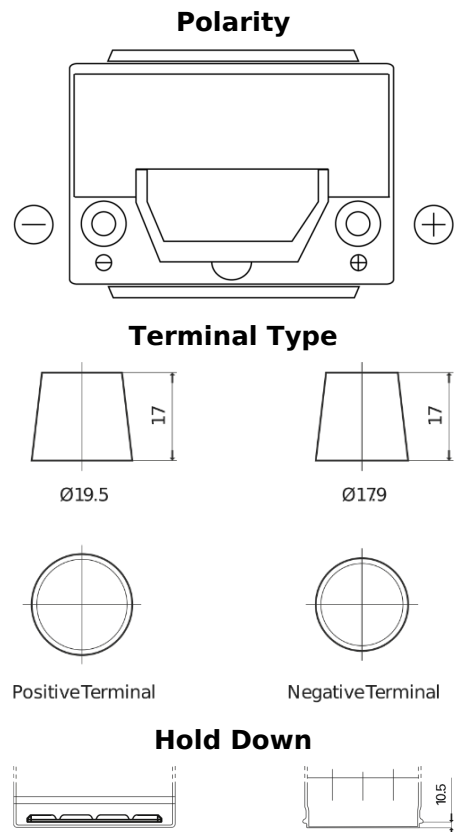

Product overview

Batteries for Cars

Premium EA654

Part number	EA654
Technology	Flooded
EAN/GTIN	3661024034142
Voltage	12 V
Capacity	65.0 Ah
CCA	580 A
Length	230 mm
Width	173 mm
Height	222 mm
Box size	D23
Polarity	ETN 0
Terminal Type	EN taper post
Hold Down	Korean B1
Weights (subject of variation)	16.00 kg