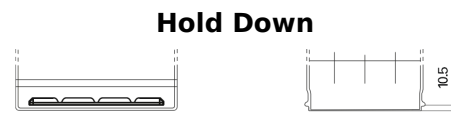

Product overview

Batteries for Cars

Premium EA654

Part number	EA654
Technology	Flooded
EAN/GTIN	3661024034142
Voltage	12 V
Capacity	65.0 Ah
CCA	580 A
Length	230 mm
Width	173 mm
Height	222 mm
Box size	D23
Polarity	ETN 0
Terminal Type	EN taper post
Hold Down	Korean B1
Weights (subject of variation)	16.00 kg