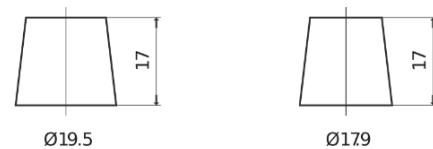

**Product overview**

Batteries for Cars

**Premium EA640**

Part number	EA640
Technology	Flooded
EAN/GTIN	3661024034227
Voltage	12 V
Capacity	64.0 Ah
CCA	640 A
Length	242 mm
Width	175 mm
Height	190 mm
Box size	L02
Polarity	ETN 0
Terminal Type	EN taper post
Hold Down	B13
Weights (subject of variation)	14.90 kg

**Polarity**

**Terminal Type**

Positive Terminal

Negative Terminal

**Hold Down**

Design, features and specifications are subject to change without notice. We disclaim any representation or warranty, express or implied, concerning the data or recommendations, and in no event shall be liable for any loss or damage claimed to have arisen as a result. Some products may not be available in your local market.