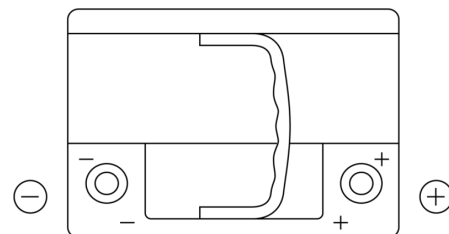

**Product overview**

Batteries for Cars

**Premium EA640**

Part number	EA640
Technology	Flooded
EAN/GTIN	3661024034227
Voltage	12 V
Capacity	64.0 Ah
CCA	640 A
Length	242 mm
Width	175 mm
Height	190 mm
Box size	L02
Polarity	ETN 0
Terminal Type	EN taper post
Hold Down	B13
Weights (subject of variation)	14.90 kg

**Polarity**

**Terminal Type**

Positive Terminal

Negative Terminal

**Hold Down**

Design, features and specifications are subject to change without notice. We disclaim any representation or warranty, express or implied, concerning the data or recommendations, and in no event shall be liable for any loss or damage claimed to have arisen as a result. Some products may not be available in your local market.