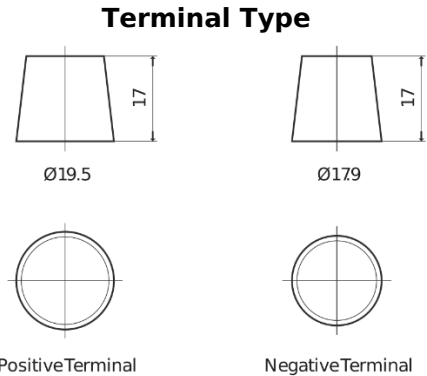

Product overview

Batteries for Marine and Leisure

Equipment GEL ES1300

Part number	ES1300
Technology	GEL
EAN/GTIN	3661024035781
Voltage	12 V
Capacity	120 Ah
Watt hour	1300 Wh
Length	345 mm
Width	171 mm
Height	283 mm
Box size	D03
Polarity	ETN 0
Terminal Type	EN taper post
Hold Down	B0
Weights (subject of variation)	37.50 kg