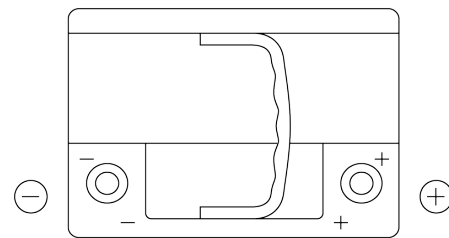

Product overview

Batteries for Cars

Premium EA612

| | |
|--------------------------------|---------------|
| Part number | EA612 |
| Technology | Flooded |
| EAN/GTIN | 3661024034272 |
| Voltage | 12 V |
| Capacity | 61.0 Ah |
| CCA | 600 A |
| Length | 242 mm |
| Width | 175 mm |
| Height | 175 mm |
| Box size | LB2 |
| Polarity | ETN 0 |
| Terminal Type | EN taper post |
| Hold Down | B13 |
| Weights (subject of variation) | 14.00 kg |

Polarity

Terminal Type

Positive Terminal

Negative Terminal

Hold Down

Design, features and specifications are subject to change without notice. We disclaim any representation or warranty, express or implied, concerning the data or recommendations, and in no event shall be liable for any loss or damage claimed to have arisen as a result. Some products may not be available in your local market.