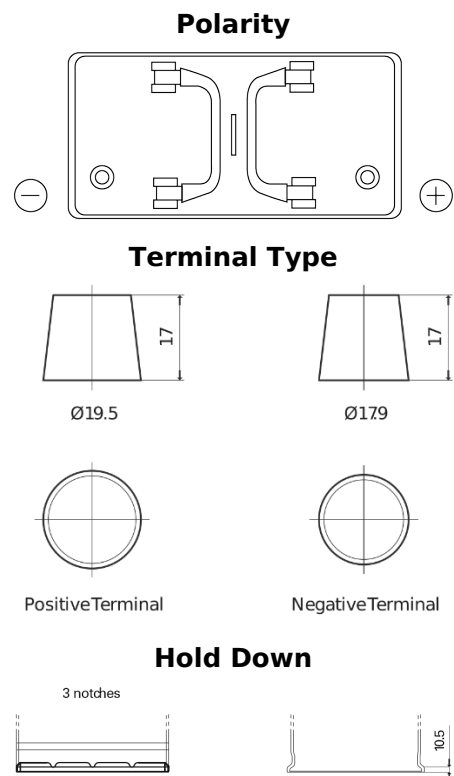

Product overview

Batteries for Trucks, Buses, Construction, Agriculture

PowerPRO FF1202

Part number	FF1202
Technology	Flooded
EAN/GTIN	3661024045278
Voltage	12 V
Capacity	120 Ah
CCA	870 A
Length	349 mm
Width	175 mm
Height	235 mm
Box size	D02
Polarity	ETN 0
Terminal Type	EN taper post
Hold Down	B1
Weights (subject of variation)	27.50 kg