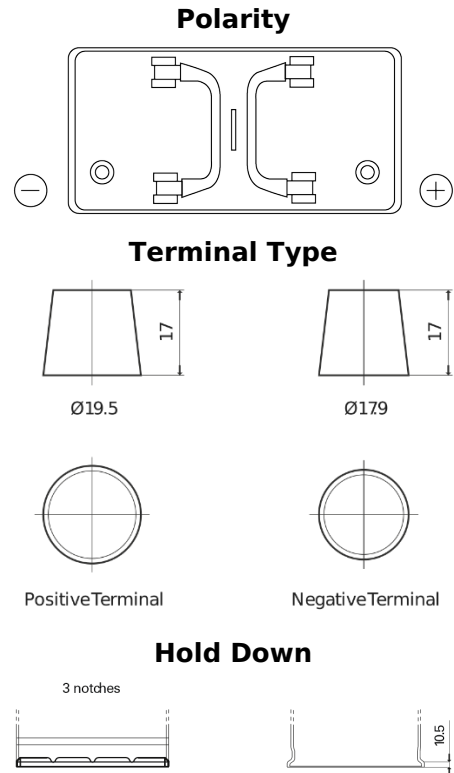

Product overview

Batteries for Trucks, Buses, Construction, Agriculture

PowerPRO EF1202

Part number	EF1202
Technology	Flooded
EAN/GTIN	3661024035279
Voltage	12 V
Capacity	120 Ah
CCA	870 A
Length	349 mm
Width	175 mm
Height	235 mm
Box size	D02
Polarity	ETN 0
Terminal Type	EN taper post
Hold Down	B1
Weights (subject of variation)	27.50 kg