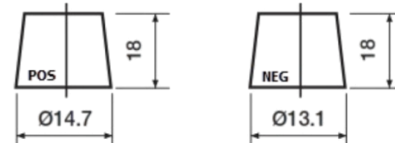

Design, features and specifications are subject to change without notice. We disclaim any representation or warranty, express or implied, concerning the data or recommendations, and in no event shall be liable for any loss or damage claimed to have arisen as a result. Some products may not be available in your local market.