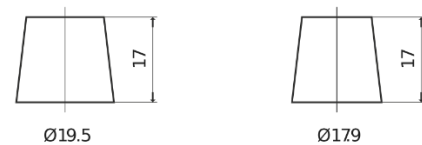

Product overview

Batteries for Cars

Premium EA1050

Part number	EA1050
Technology	Flooded
EAN/GTIN	3661024034302
Voltage	12 V
Capacity	105.0 Ah
CCA	850 A
Length	315 mm
Width	175 mm
Height	205 mm
Box size	LH4
Polarity	ETN 0
Terminal Type	EN taper post
Hold Down	B13
Weights (subject of variation)	23.10 kg

Polarity

Terminal Type

Positive Terminal

Negative Terminal

Hold Down

Design, features and specifications are subject to change without notice. We disclaim any representation or warranty, express or implied, concerning the data or recommendations, and in no event shall be liable for any loss or damage claimed to have arisen as a result. Some products may not be available in your local market.