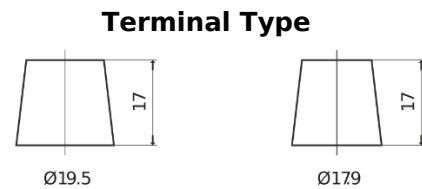

**Product overview**

Batteries for Marine and Leisure

**Dual ER550**

Part number	ER550
Technology	Flooded
EAN/GTIN	3661024035989
Voltage	12 V
Capacity	115 Ah
CCA	760 A
Watt hour	550 Wh
Length	349 mm
Width	175 mm
Height	235 mm
Box size	D02
Polarity	ETN 1
Terminal Type	EN taper post
Hold Down	B0
Weights (subject of variation)	27.80 kg