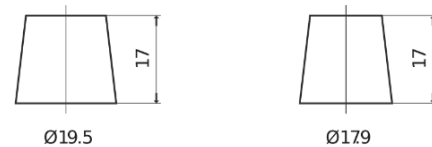

**Product overview**

Batteries for Cars

**Premium EA1000**

Part number	EA1000
Technology	Flooded
EAN/GTIN	3661024034258
Voltage	12 V
Capacity	100.0 Ah
CCA	900 A
Length	353 mm
Width	175 mm
Height	190 mm
Box size	L05
Polarity	ETN 0
Terminal Type	EN taper post
Hold Down	B13
Weights (subject of variation)	22.60 kg

**Polarity**

**Terminal Type**

Positive Terminal

Negative Terminal

**Hold Down**

Design, features and specifications are subject to change without notice. We disclaim any representation or warranty, express or implied, concerning the data or recommendations, and in no event shall be liable for any loss or damage claimed to have arisen as a result. Some products may not be available in your local market.