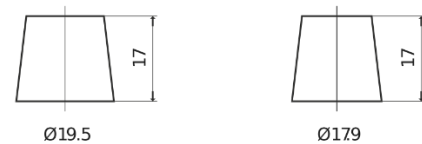

Product overview

Batteries for Cars

Premium EA1000

Part number	EA1000
Technology	Flooded
EAN/GTIN	3661024034258
Voltage	12 V
Capacity	100.0 Ah
CCA	900 A
Length	353 mm
Width	175 mm
Height	190 mm
Box size	L05
Polarity	ETN 0
Terminal Type	EN taper post
Hold Down	B13
Weights (subject of variation)	22.60 kg

Polarity

Terminal Type

Positive Terminal

Negative Terminal

Hold Down

Design, features and specifications are subject to change without notice. We disclaim any representation or warranty, express or implied, concerning the data or recommendations, and in no event shall be liable for any loss or damage claimed to have arisen as a result. Some products may not be available in your local market.