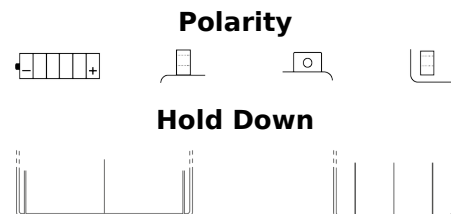

Product overview

Batteries for Motorcycles, ATVs, Snowmobiles, Garden

Conventional E60-N30L-A

Part number	E60-N30L-A
Technology	Flooded
EAN/GTIN	3661024033602
Voltage	12 V
Capacity	30.0 Ah
CCA	300 A
Length	185 mm
Width	130 mm
Height	170 mm
Box size	C68
Polarity	ETN 0
Terminal Type	M11
Hold Down	B0
Weights (subject of variation)	8.90 kg