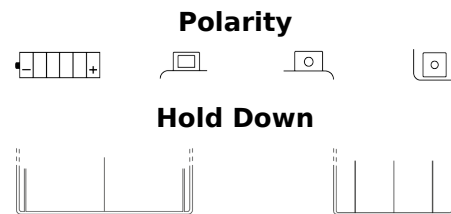

**Product overview**

Batteries for Motorcycles, ATVs, Snowmobiles, Garden

**Conventional E50-N18L-A**

Part number	E50-N18L-A
Technology	Flooded
EAN/GTIN	3661024033664
Voltage	12 V
Capacity	20.0 Ah
CCA	260 A
Length	205 mm
Width	90 mm
Height	165 mm
Box size	C71
Polarity	ETN 0
Terminal Type	M07
Hold Down	B0
Weights (subject of variation)	6.60 kg